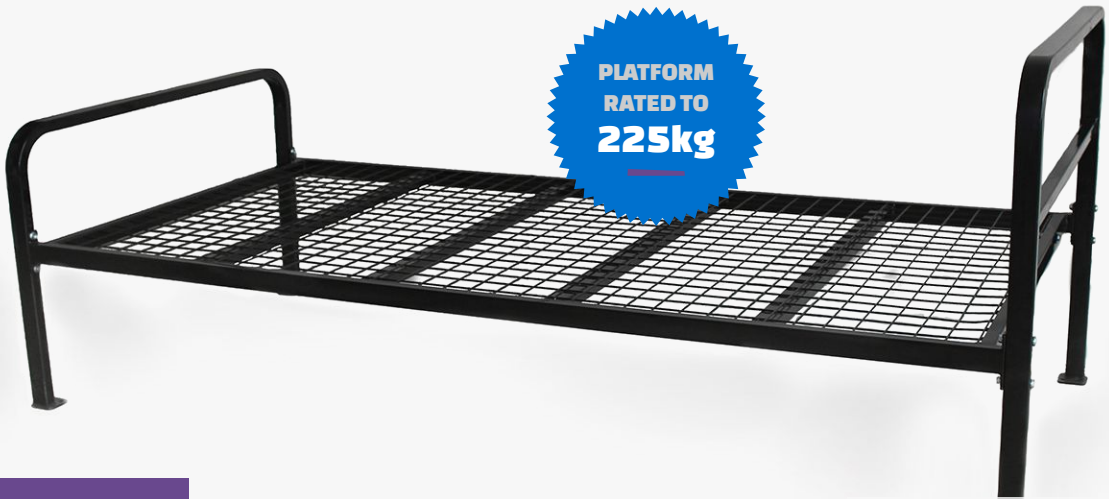

- 8** Dallas Triple Bunk Bed

- 9** Dallas Single Over Double Bunk Bed

- 10** Missouri Single over Single Bunk Bed

- 11** Missouri Detachable Single over Single Bunk Bed

- 13** Waterproof Foam Mattress

- 14** Viscose Super Soft Foam Pillow

- 15** Under Bed Storage Locker

- 16** Bunk Bed Storage Basket

- 17** Wonder Tray

- 18** Dallas Single over Double Extension Kit

- 19** Wardrobe & Locker Nest

- 20** School Desk & Chair

BED BUG SEALED

**EACH PLATFORM
HOLDS 225 KG**

**SPRING FREE
SQUEAK FREE**

EASY ASSEMBLY

CUSTOM COLORS

**MULTIPLE
CONFIGURATIONS**

BEDS

DALLAS

SINGLE BED

BED BUG SEALED

Looking for a bed that will stand up to anything? The Dallas Single Metal Bed is everything you've been looking for. When we say it'll stand up to anything, here's what we mean:

- **Strong, all square and rectangle tubing steel frame, rated up to 225 kg (500 lbs)**
- **6 box-section cross members support a heavy-duty wire mesh panel**
- **100% bed bug resistant frames with square and rectangle tubing welded on all four sides—pesky bed bugs are unable to get inside**
- **Custom colours available with large orders**