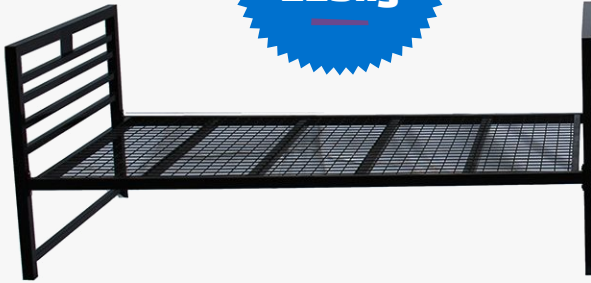

**PLATFORM
RATED TO
225kg**

**BED BUG
SEALED**

MISSOURI DETACHABLE SINGLE OVER SINGLE BUNK BED

MISSOURI (DETACHABLE) BUNK BED SIZE OPTIONS

*Approximate Dimensions

CODE	OVERALL SIZE (MM)	MAX MATTRESS SIZE (MM)
MSD2-30	H1810 x W760 x L2030	L1950 x W760
MSD2-36	H1810 x W920 x L2030	L1950 x W920
MSD2-39	H1810 x W990 x L2030	L1950 x W990
MSD2-54	H1810 x W1350 x L2030	L1950 x W1350

XL MODEL *King Single overall Length 2150mm (max 2060mm length mattress)

TECHNICAL SPECIFICATIONS

- Bunk bed end frames
- Sleeping platform frame
- Cross members on ends
- Welding configuration
- Wire mesh Sleeping panel
- Protective coverings
- 40x40 square tube T1.2
- 40x25 rectangle tube T1.2
- 25x25 square tube T1.0
- Robotic seam weld 4 sides
- 3.8mm wire mesh
- Polyester powder coating

The Missouri Detachable Single Over Single Bunk Bed is arguably the most stable, detachable bunk bed found anywhere—making it an easy choice when compared to other detachable beds on the market that have traditionally been known for instability.

- **Use as two strong single beds or easily convert into a bunk bed**
- **Easy assembly**
- **Superior commercial strength and safety**
- **Sleek, modern aesthetic with square ends**
- **Each platform is rated up to 225 kg (500 lbs)**
- **Ladders with standard comfort steps**
- **100% bed bug resistant frames with square and rectangle tubing welded on all four sides—pesky bed bugs are unable to get inside**
- **Custom colours available with large orders**

ESS takes safety seriously. All ESS bunk beds come with safety rails and 'comfort step' ladders as standard.